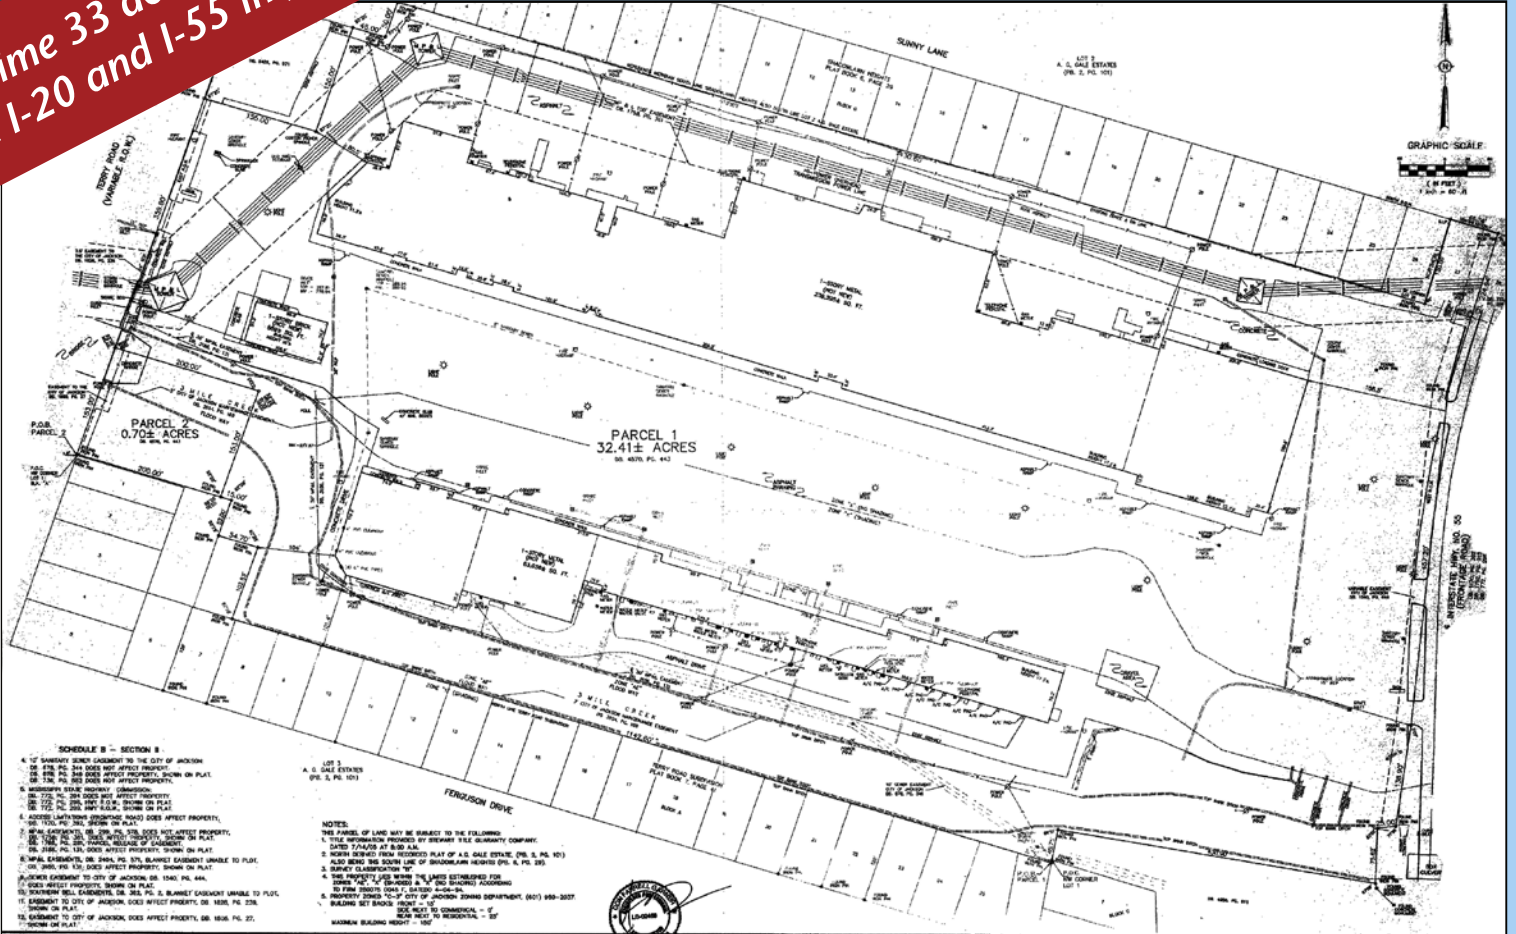

Prime 33 acre Re-Development
at I-20 and I-55 in Jackson, MS!!!

Jackson Square

2460 Terry Road | Jackson, Mississippi 39204

For more information...

Steve Patrick
Cell: 404.358.2888
Fax: 404.364.9095
steve@blueridgecapital.com

Blue Ridge
| Capital

Shopping the Southeast