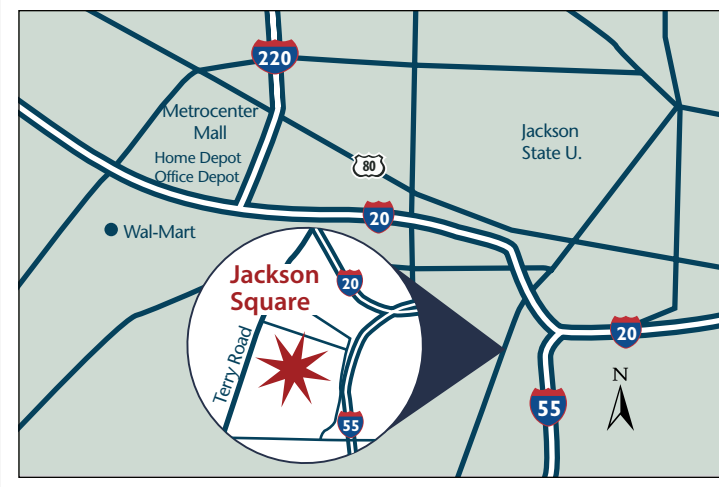

Prime 33 acre Re-Development
at I-20 and I-55 in Jackson, MS!!!

Jackson Square

2460 Terry Road | Jackson, Mississippi 39204

For more information...

Steve Patrick
Cell: 404.358.2888
Fax: 404.364.9095
steve@blueridgecapital.com

Blue Ridge
| Capital

Shopping the Southeast